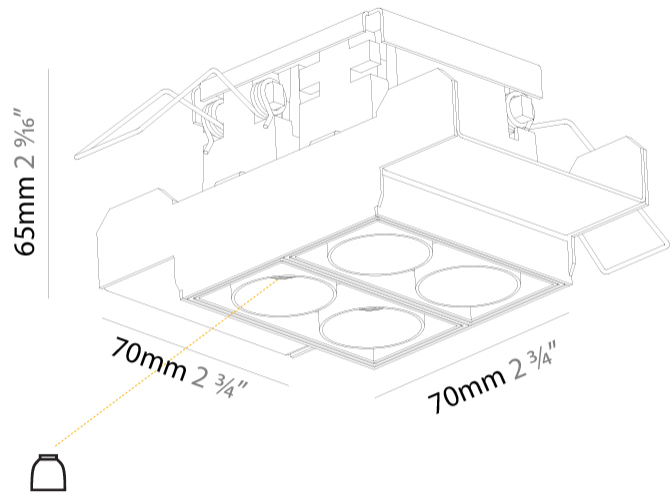

GENERAL

Series: Magiq
Subseries: Magiq 2x2 Cell
Brand: Prolicht
Division: Architectural
Mounting Type: Trimless
Mounting Location: Ceiling
Subcategory: Downlight

PHYSICAL

Shape: Square
Length (mm): 70
Length (in): 2 ¾
Width (mm): 70
Width (in): 2 ¾
Height (mm): 65
Height (in): 2 9/16
Ceiling Thickness (mm): 12.5
Ceiling Thickness (in): 1/2
Min. Recessing Depth (mm): 100
Min. Recessing Depth (in): 3 15/16
Light Distribution: Downlight
Weight (kg): 0.428
Weight (lbs): 0.94
Fixture Finish: BLK / WHI
Fixture Material: Aluminum Die Cast
Cut-out Measurements: 82mm / 3 1/4" x 42mm / 1 5/8"
Upon Request: Unique Ceiling Thickness

ELECTRICAL

Lamp Type: LED (Zhaga Standard)
Input Wattage (W): 14.3
Total Output Wattage (W): 13.2
Dimming: Tri-Mode (Non-Dimming and Phase Dimming (120Vac only) and 0-10V Dimming)
Driver Included: No
Driver Location: Recessed Housing
Driver Type: Constant Current - Universal
Driver Class: Class 2
Housing: See components
Input Voltage (V): 120 - 277
Constant Current (MA): 1050

LED

Number of LEDs: 4
Color Temperature (°K): 2700 / 3000 / 3500 / 4000
Max. Delivered Lumen (lm): 780 / 830 / 833 / 850
CRI: >90 CRI
Lamp Life (hrs): 50000
Upon Request: Special Color Temperature

OPTICAL

Reflector: 10 / 20 / 40
Upon Request: Special Beam Angles

RATINGS AND CERTIFICATIONS

Certified By: CSA Certified to UL and CSA Standards
IP rating: IP20